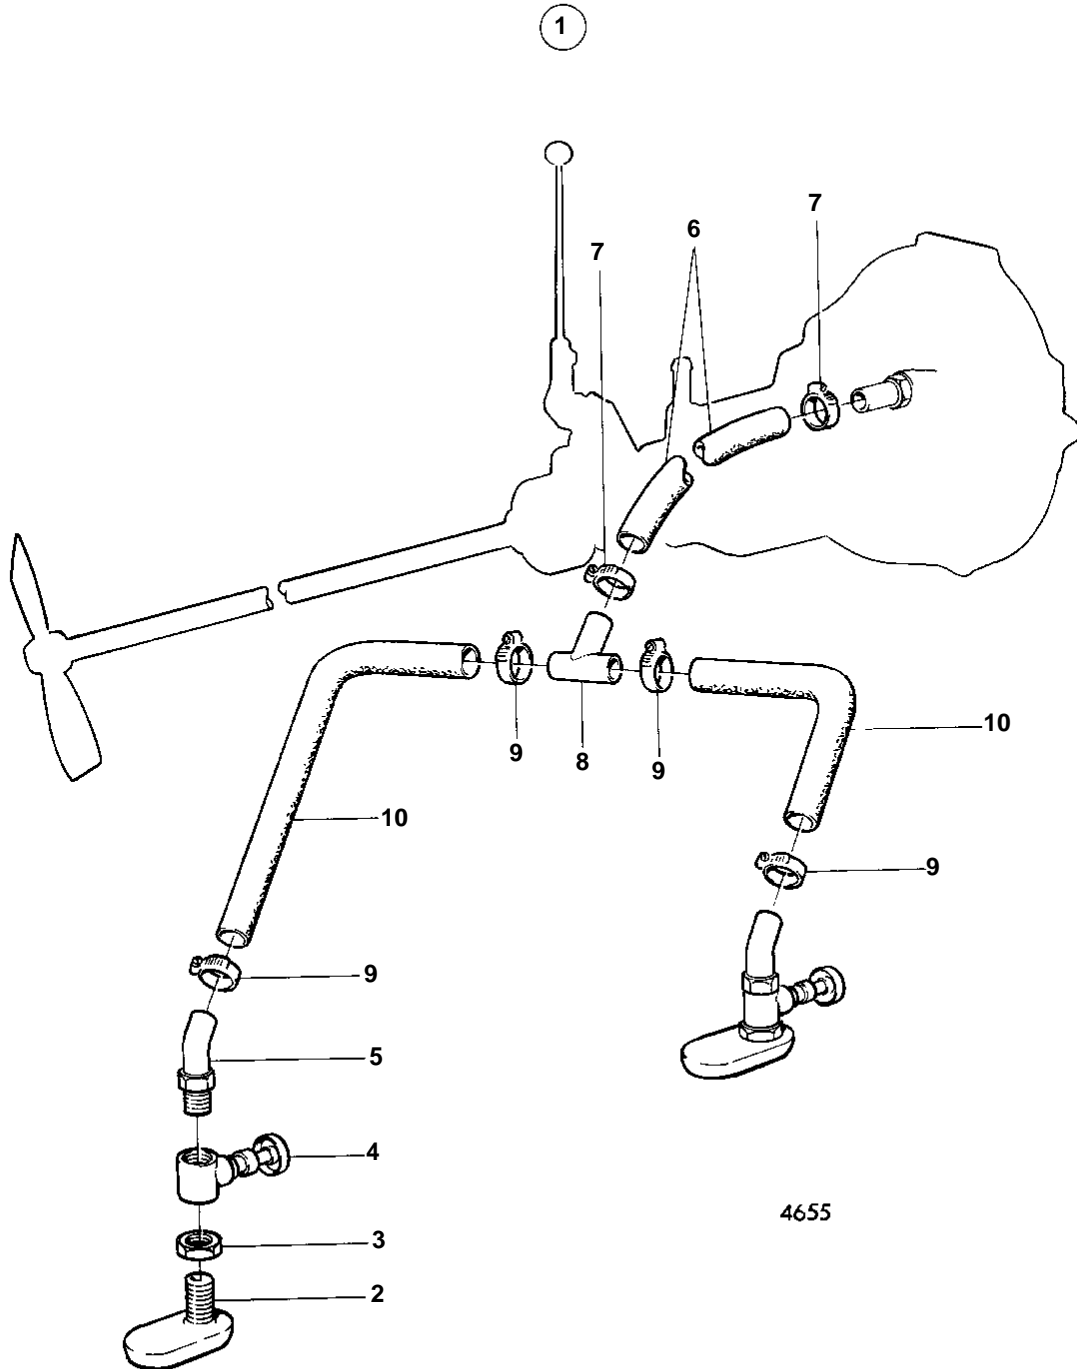

COMMON

COMMON

REF	PART NO.	QTY	DESCRIPTION	NOTES
1	828244	1	Cooling wate inlet	MD40A
2	836876	1	· Strainer	
3	836879	1	· Nut	
4	828239	1	· Valve	
5	836759	1	· Hose attachment	
6	941799	X	· Hose	
7	961669	2	· Hose clamp	
8	829513	1	T-nipple	NOT INCLUDED IN 828244.. USED WHEN 2EA COOLING WATER INTAKE 828244 ARE INSTALLED.
9	961669	X	Hose clamp	NOT INCLUDED IN 828244.. USED WHEN 2EA COOLING WATER INTAKE 828244 ARE INSTALLED.
10	941799	X	Hose	NOT INCLUDED IN 828244.. USED WHEN 2EA COOLING WATER INTAKE 828244 ARE INSTALLED.